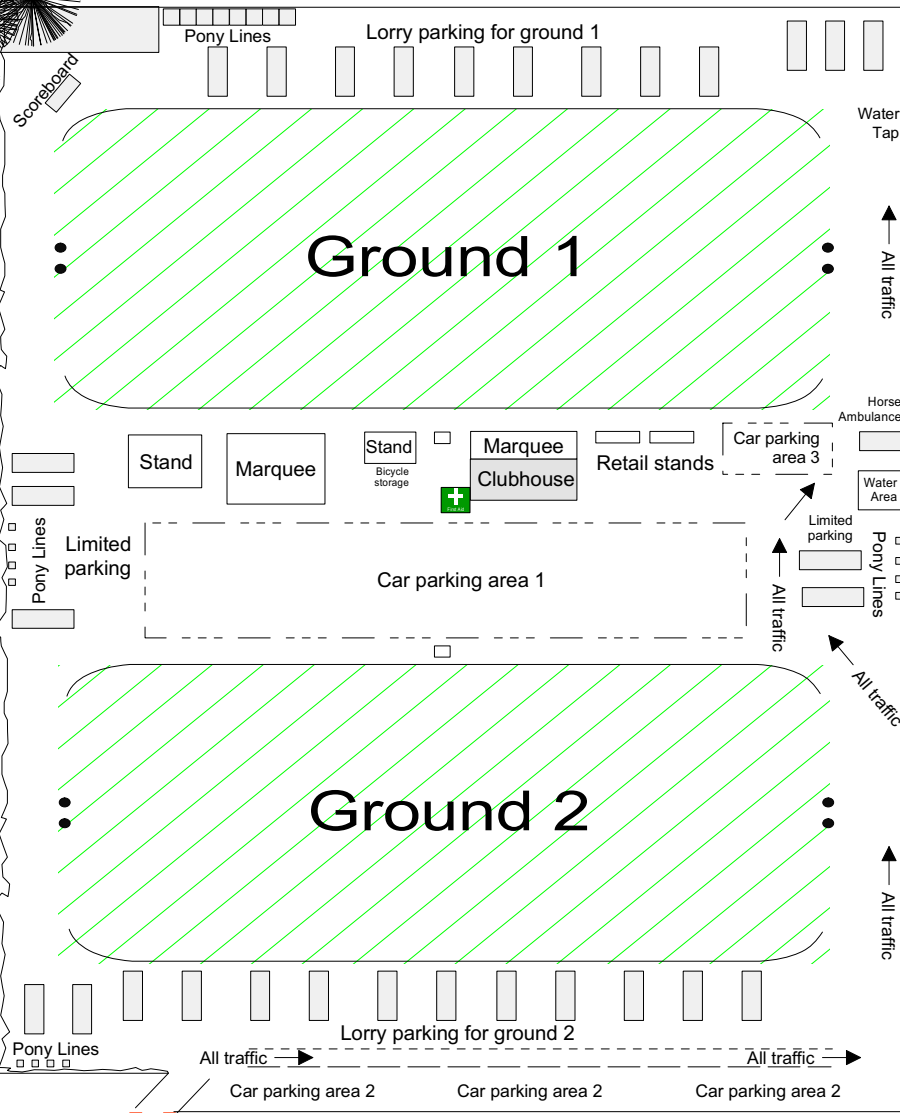

Chukka
Ground

Rutland Polo Club

Chukka line
01572 724 568

Helicopters
0797 024 4644

Please follow guidelines.
Anyone not parked in the
correct area WILL be
required to move

www.rutlandpoloclub.co.uk

Lorry entrance to Chukka ground

Burley Road

X
Entrance
Exit